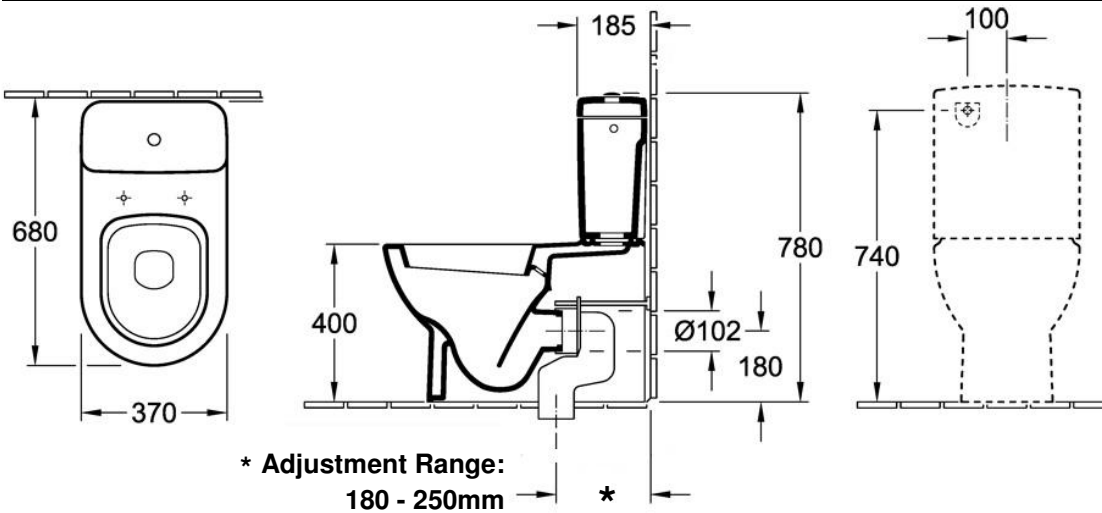

# Subway Back-to-Wall Toilet Suites (For Variable S-Trap set-out 180-250mm)

## TECHNICAL SPECIFICATIONS

**Installation Note:**  
Rear water inlet requires 1/2" female BP flush with the finished wall.

**Important Installation Note for 180-250mm set out:**  
Install Pan Collar so that the top edge is flush with the finished floor.  
Supplied standard with 8702 Vario Bend.

- PRODUCT NO: **66100101DB**, Subway BTW S-Trap Suite for 90 - 180mm set out
- PRODUCT NO: **661001R1DB**, Subway BTW S-Trap Suite for 90 - 180mm set out with ceramicplus
- PRODUCT NO: **66100101SCDB**, Subway BTW S-Trap Suite for 90 - 180mm set out with SOFT CLOSE
- PRODUCT NO: **661001R1SCDB**, Subway BTW S-Trap Suite for 90 - 180mm set out with ceramicplus & SOFT CLOSE