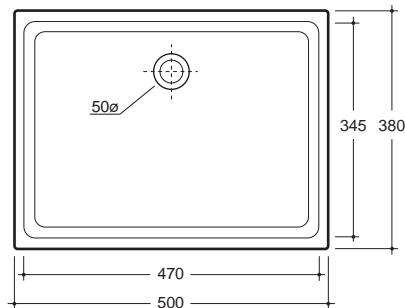

MANHATTAN 50