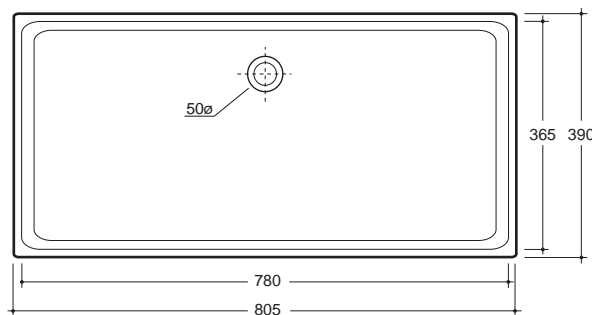

MANHATTAN 50

Manhattan 50, 80

Undercounter

Manhattan 50
835
Manhattan 80
837

32mm non-overflow plug and
waste not included

(50) 15kg, (80) 17.5kg

White, Colour*

*(Lead, Dark Brown, Lipstick Red, Acid
Green, Yellow, Orange, Champagne, Perga-
mon, American Blue, Grey, Black available by
indent at a 30% premium)

Brackets available as an optional extra.

MANHATTAN 50

MANHATTAN 80