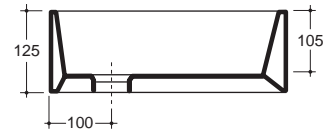

MANHATTAN 50

Manhattan 50, 80

Undercounter

Manhattan 50
835
Manhattan 80
837

32mm non-overflow plug and
waste not included

(50) 15kg, (80) 17.5kg

White, Colour*

*(Lead, Dark Brown, Lipstick Red, Acid
Green, Yellow, Orange, Champagne, Perga-
mon, American Blue, Grey, Black available by
indent at a 30% premium)

Brackets available as an optional extra.

MANHATTAN 50

MANHATTAN 80