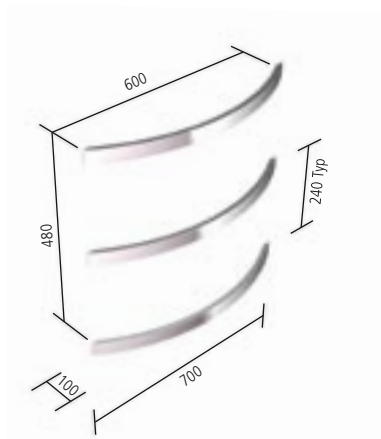

# Arc

The Arc is a modular 12 volt heated towel rail functionally similar to the Bow rail.

Like the Bow rail it is available in a single width of 700mm.

The Arc towel rail will compliment many of the items in a contemporary bathroom design, both angular and curved.

A modular towel rail that can be arranged to suit the clients requirements, vertically horizontally or somewhere in between.

## ARC

The most popular installed multiples of Arc rail are 3 or 4 rails together, but up to 6 rails can operate from a single installation kit.

As with the Bow Rail, Arc rails do not have any visible wiring. They require some pre-wiring within the wall cavity to achieve this result.