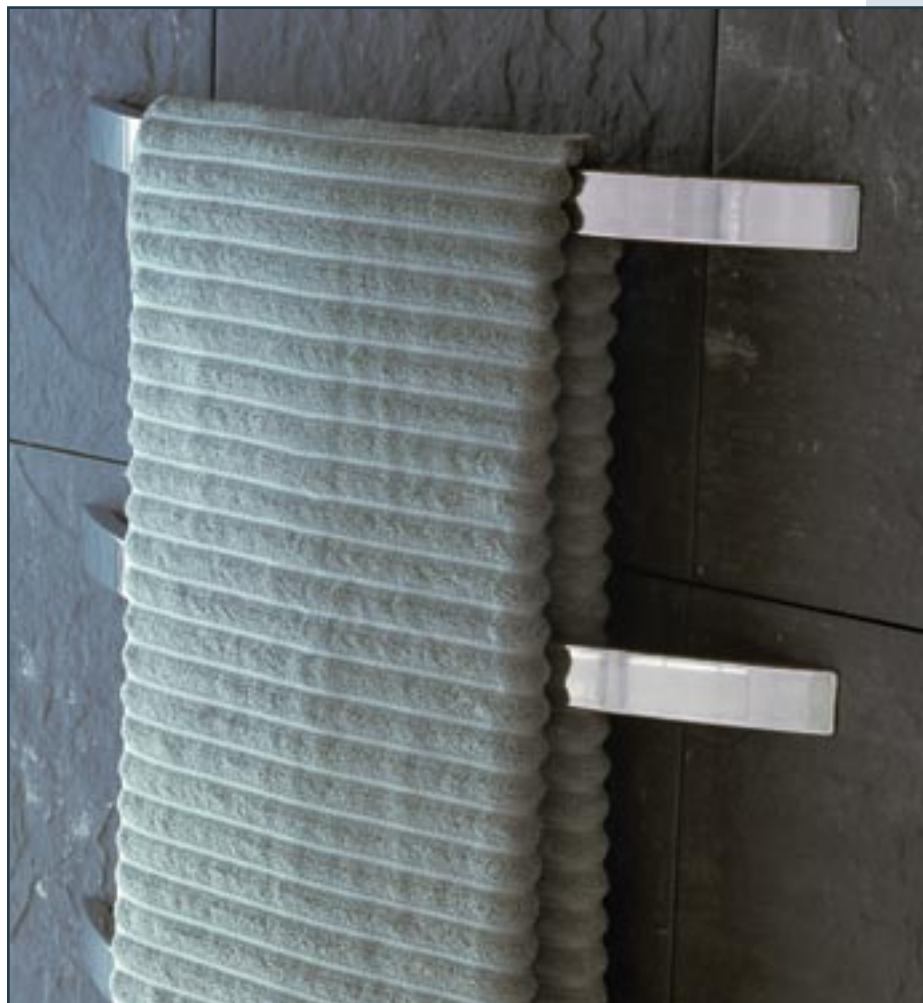

# Arc

The Arc is a modular 12 volt heated towel rail functionally similar to the Bow rail.

Like the Bow rail it is available in a single width of 700mm.

The Arc towel rail will compliment many of the items in a contemporary bathroom design, both angular and curved.

A modular towel rail that can be arranged to suit the clients requirements, vertically horizontally or somewhere in between.

## ARC

The most popular installed multiples of Arc rail are 3 or 4 rails together, but up to 6 rails can operate from a single installation kit.

As with the Bow Rail, Arc rails do not have any visible wiring. They require some pre-wiring within the wall cavity to achieve this result.

*DCS heated towel rails heat up faster than liquid filled rails because of their lighter weight / reduced thermal mass. Typically 15 mins.*