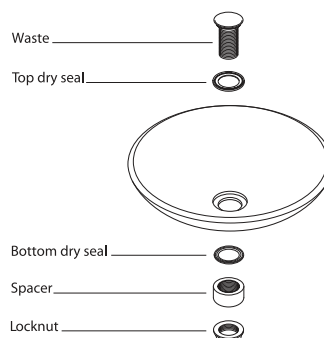

Aqua Glass Deep

Available finishes

Frost
Snow
Rock
Seafoam

Assembly

Aqua Vessel assembly includes;

- Chrome pop-up waste
- Rubber seals
- Chrome locknuts
- Chrome spacer

Cleaning

Glass - Clean with warm soapy water, or non acidic, mild detergent and a soft cloth. Finish by cleaning off detergents with a soft wet cloth and towel dry.

Recommended fittings and set up

Ulisse 5* 32 x 200/250 mm wall outlet
Ulisse 5* 25 X 200/250 mm wall outlet
Ulisse 5* 25 x 350 mm hob outlet
Ulisse 5* 32 x 390 mm hob outlet
Please note - Use an outlet that uses 5-7 litres per minute.
For best results the water should fall at a 90 degree angle,
directly down onto the vessel.

Important

This is not an installation guide.
Please contact OMVIVO for technical details.
Product specifications are subject to alteration without notice.

©OMVIVO Pty Ltd. 1993.

Assembly

design Joseph Licciardi

OMVIVO

Omviso Pty Ltd Schiavello Complex T: + 61 3 9339 8130
1 Sharps Road Tullamarine F: + 61 3 9330 8611
Victoria Australia 3043 info@omvivo.com

www.omvivo.com

Note: due to varying manufacturing methods, the dimensions illustrated here are nominal and subject to change.
Omviso has detailed, to the best of its ability, the most approximate measurement possible for each product
given the method of manufacturing used.