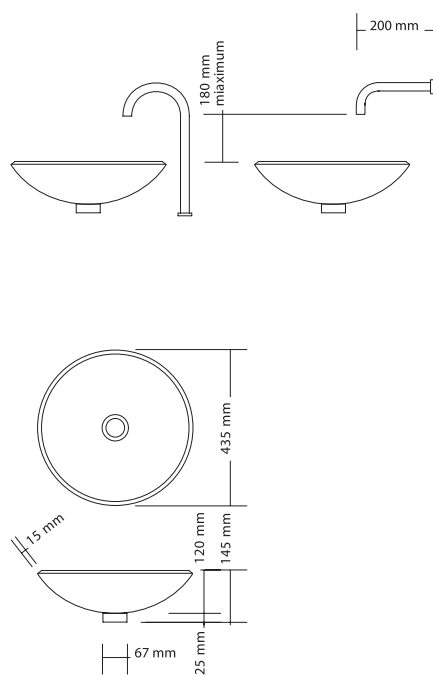

Aqua Glass Deep

Available finishes

Frost
Snow
Rock
Seafoam

Assembly

Aqua Vessel assembly includes;

- Chrome pop-up waste
- Rubber seals
- Chrome locknuts
- Chrome spacer

Cleaning

Glass - Clean with warm soapy water, or non acidic, mild detergent and a soft cloth. Finish by cleaning off detergents with a soft wet cloth and towel dry.

Recommended fittings and set up

Ulisse 5* 32 x 200/250 mm wall outlet
Ulisse 5* 25 X 200/250 mm wall outlet
Ulisse 5* 25 x 350 mm hob outlet
Ulisse 5* 32 x 390 mm hob outlet
Please note - Use an outlet that uses 5-7 litres per minute.
For best results the water should fall at a 90 degree angle,
directly down onto the vessel.

Important

This is not an installation guide.
Please contact OMVIVO for technical details.
Product specifications are subject to alteration without notice.

©OMVIVO Pty Ltd. 1993.

Assembly

design Joseph Licciardi

OMVIVO

Omviso Pty Ltd Schiavello Complex T: + 61 3 9339 8130
1 Sharps Road Tullamarine F: + 61 3 9330 8611
Victoria Australia 3043 info@omvivo.com

www.omvivo.com

Note: due to varying manufacturing methods, the dimensions illustrated here are nominal and subject to change.
Omviso has detailed, to the best of its ability, the most approximate measurement possible for each product
given the method of manufacturing used.