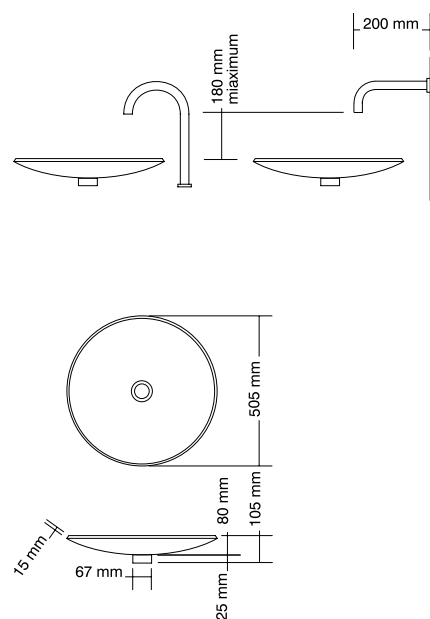

Recommended fittings and set up

Ulisse 5* 32 x 200/250 mm wall outlet
Ulisse 5* 25 X 200/250 mm wall outlet
Ulisse 5* 25 x 350 mm hob outlet
Ulisse 5* 32 x 390 mm hob outlet
Please note - Use an outlet that uses 5-7 litres per minute.
For best results the water should fall at a 90 degree angle,
directly down onto the vessel.

Glass - Clean with warm soapy water, or non acidic, mild detergent and a soft cloth. Finish by cleaning off detergents with a soft wet cloth and towel dry.

Recommended fittings and set up

Ulisse 5* 32 x 200/250 mm wall outlet
Ulisse 5* 25 X 200/250 mm wall outlet
Ulisse 5* 25 x 350 mm hob outlet
Ulisse 5* 32 x 390 mm hob outlet
Please note - Use an outlet that uses 5-7 litres per minute.
For best results the water should fall at a 90 degree angle,
directly down onto the vessel.

Important

This is not an installation guide.
Please contact OMVIVO for technical details.
Product specifications are subject to alteration without notice.

©OMVIVO Pty Ltd. 1993.

Assembly

Note: Chiaro clear dimensions \varnothing 495 mm x 70 mm