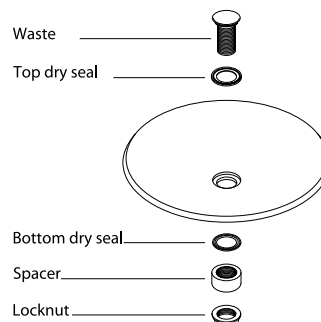

Aqua Glass Shallow

Available finishes

Frost
Snow
Rock
Seafoam
Chiaro clear (shallow only)

Assembly

Aqua Vessel assembly includes;

- Chrome pop-up waste
- Rubber seals
- Chrome locknuts
- Chrome spacer

Cleaning

Glass - Clean with warm soapy water, or non acidic, mild detergent and a soft cloth. Finish by cleaning off detergents with a soft wet cloth and towel dry.

Recommended fittings and set up

Ulisse 5* 32 x 200/250 mm wall outlet
Ulisse 5* 25 X 200/250 mm wall outlet
Ulisse 5* 25 x 350 mm hob outlet
Ulisse 5* 32 x 390 mm hob outlet
Please note - Use an outlet that uses 5-7 litres per minute.
For best results the water should fall at a 90 degree angle,
directly down onto the vessel.

Important

This is not an installation guide.
Please contact OMVIVO for technical details.
Product specifications are subject to alteration without notice.

©OMVIVO Pty Ltd. 1993.

Assembly

Note: Chiaro clear dimensions \varnothing 495 mm x 70 mm