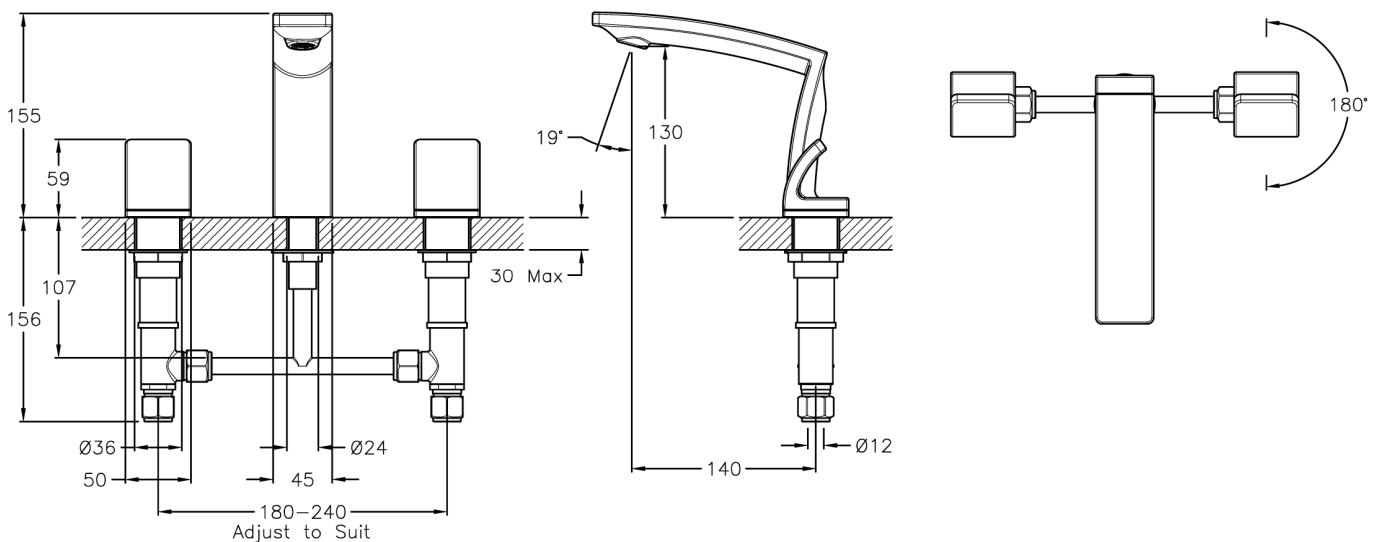

Zen S Basin Set – Hob Mounted

TECHNICAL SPECIFICATIONS

PRODUCT NO: **107509**, Zen S Hob-Mounted Basin Set – 5 Star / 5Lpm

Argent Central 1300 364 748 Brisbane (07) 3252 6101 Sydney (02) 8394 5800 Melbourne (03) 9682 1231 Perth (08) 9445 0500