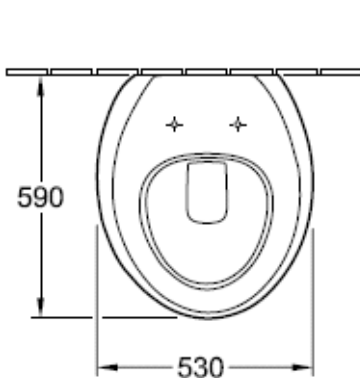

Villeroy & Boch

1748

Pure Stone Wall Hung Pan

Suitable for a 3 Star flushing System

TECHNICAL SPECIFICATIONS

For use with concealed cistern
(Ask about Grohe In-Wall flushing systems & Frames
or mounting frame code 9954)

PRODUCT NO: **567010R1SCCB**, Pure Stone Wall Hung Pan with SOFT  CLOSE &  ceramicplus
Villeroy & Boch