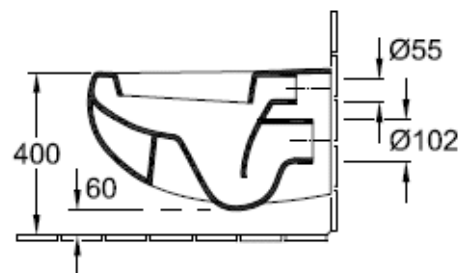

Villeroy & Boch

1748

Pure Stone Wall Hung Pan

Suitable for a 3 Star flushing System

TECHNICAL SPECIFICATIONS

For use with concealed cistern
(Ask about Grohe In-Wall flushing systems & Frames
or mounting frame code 9954)

PRODUCT NO: **567010R1SCCB**, Pure Stone Wall Hung Pan with SOFT  CLOSE &  ceramicplus
Villeroy & Boch