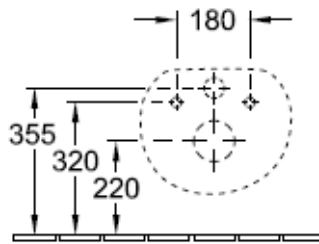

Villeroy & Boch

1748

Pure Stone Wall Hung Pan

Suitable for a 3 Star flushing System

TECHNICAL SPECIFICATIONS

For use with concealed cistern
(Ask about Grohe In-Wall flushing systems & Frames
or mounting frame code 9954)

PRODUCT NO: **567010R1SCCB**, Pure Stone Wall Hung Pan with SOFT  CLOSE &  ceramicplus
Villeroy & Boch