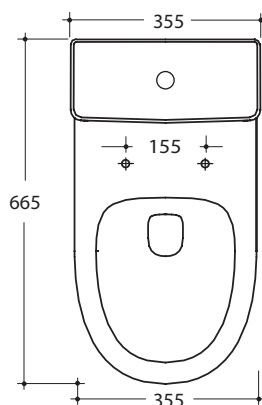

Q

Back to Wall Toilet Suite

Q001

Connector, soft close seat and fixings included

N. B. - S-trap connector supplied as standard

White

Set out S-trap 80-160

WELS 4-STAR RATING
Licence No. 433

Note: All dimensions are in millimetres and are subject to normal manufacturing variances. Studio Bagno Pty Ltd reserves the right to vary specifications at any time without notice.
Date created: 03/04/09. **P:** + 61 2 9316 5588 **F:** + 61 2 9316 4411
E: info@studiobagno.com.au **W:** www.studiobagno.com.au