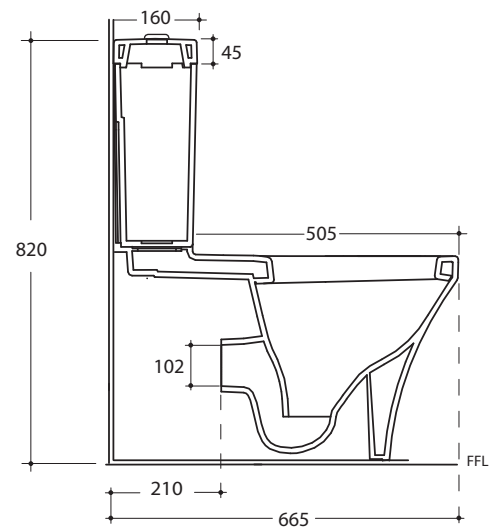

Q

Back to Wall Toilet Suite

Q001

Connector, soft close seat and fixings included

N. B. - S-trap connector supplied as standard

White

Set out S-trap 80-160

WELS 4-STAR RATING
Licence No. 433

Note: All dimensions are in millimetres and are subject to normal manufacturing variances. Studio Bagno Pty Ltd reserves the right to vary specifications at any time without notice.
Date created: 03/04/09. **P:** + 61 2 9316 5588 **F:** + 61 2 9316 4411
E: info@studiobagno.com.au **W:** www.studiobagno.com.au