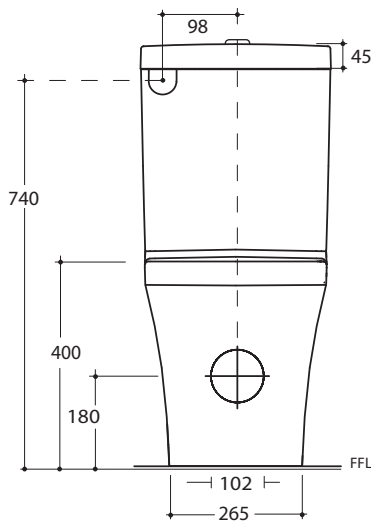

Q

Back to Wall Toilet Suite

Q001

Connector, soft close seat and fixings included

N. B. - S-trap connector supplied as standard

White

Set out S-trap 80-160

WELS 4-STAR RATING
Licence No. 433

Note: All dimensions are in millimetres and are subject to normal manufacturing variances. Studio Bagno Pty Ltd reserves the right to vary specifications at any time without notice.
Date created: 03/04/09. **P:** + 61 2 9316 5588 **F:** + 61 2 9316 4411
E: info@studiobagno.com.au **W:** www.studiobagno.com.au