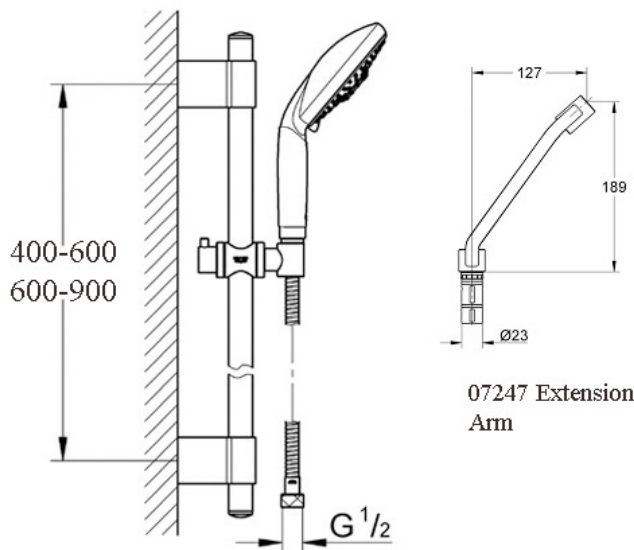

Rainshower Classic Shower Sets With 160mm Shower Head

TECHNICAL SPECIFICATIONS

PRODUCT NO: **28768B** Rainshower Classic 160mm on 600mm Rail with Wall Union & 1.75m hose

PRODUCT NO: **28770B** Rainshower Classic 160mm on 900mm Rail with Wall Union & 1.75m hose

PRODUCT NO: **98770B** Rainshower Classic 160mm on 900mm Rail with Wall Union,
Hose & Extension Arm (07247)

PRODUCT NO: **07247** Rainshower Handshower Extension to suit 600mm & 900mm Shower Rail