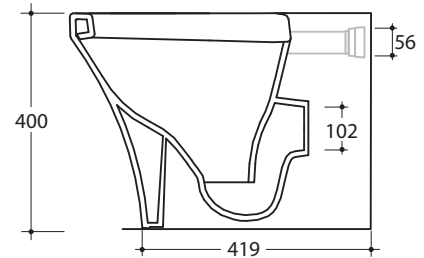

Q

Wall Faced Pan

Q001

Connector, soft close seat and fixings included

N. B. - S-trap connector supplied as standard

White

Set out S-trap 90 mm

Note: All dimensions are in millimetres and are subject to normal manufacturing variances. Studio Bagno Pty Ltd reserves the right to vary specifications at any time without notice.
Date created: 03/04/09. **P:** + 61 2 9316 5588 **F:** + 61 2 9316 4411
E: info@studiobagno.com.au **W:** www.studiobagno.com.au