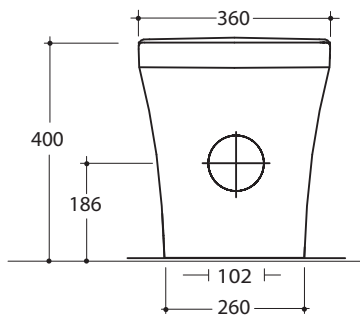

Q

Wall Faced Pan

Q001

Connector, soft close seat and fixings included

N. B. - S-trap connector supplied as standard

White

Set out S-trap 90 mm

Note: All dimensions are in millimetres and are subject to normal manufacturing variances. Studio Bagno Pty Ltd reserves the right to vary specifications at any time without notice.
Date created: 03/04/09. **P:** + 61 2 9316 5588 **F:** + 61 2 9316 4411
E: info@studiobagno.com.au **W:** www.studiobagno.com.au