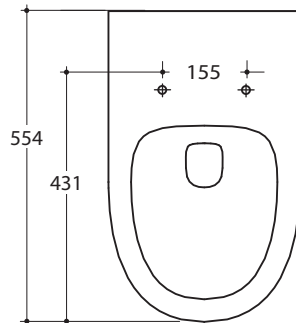

Q

Wall Faced Pan

Q001

Connector, soft close seat and fixings included

N. B. - S-trap connector supplied as standard

White

Set out S-trap 90 mm

Note: All dimensions are in millimetres and are subject to normal manufacturing variances. Studio Bagno Pty Ltd reserves the right to vary specifications at any time without notice.
Date created: 03/04/09. **P:** + 61 2 9316 5588 **F:** + 61 2 9316 4411
E: info@studiobagno.com.au **W:** www.studiobagno.com.au