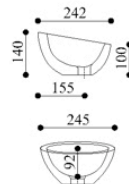

ORBIT BASIN

DADOquartz Top mounted

SB/009

245 x 245 x 140mm

Scratch and abrasion resistant

Matt Finish

Waste diametre: 40 mm

No tapholes

Weight: 6 kg

Packing dimensions: 380 x 370 x 185 mm

25 year warranty

Finishes: Pearl White, Pearl Black, Clifton Sand, Crystal Crema

LISCIO BASIN

DADOquartz Top mounted

SB/004

795 x 445 x 90 mm

Scratch and abrasion resistant

Matt Finish

Waste diametre: 40 mm

No tapholes

Weight: 13 kg

Packing dimensions: 840 x 500 x 140 mm

25 year warranty

Finishes: Pearl White, Pearl Black, Clifton Sand, Crystal Crema