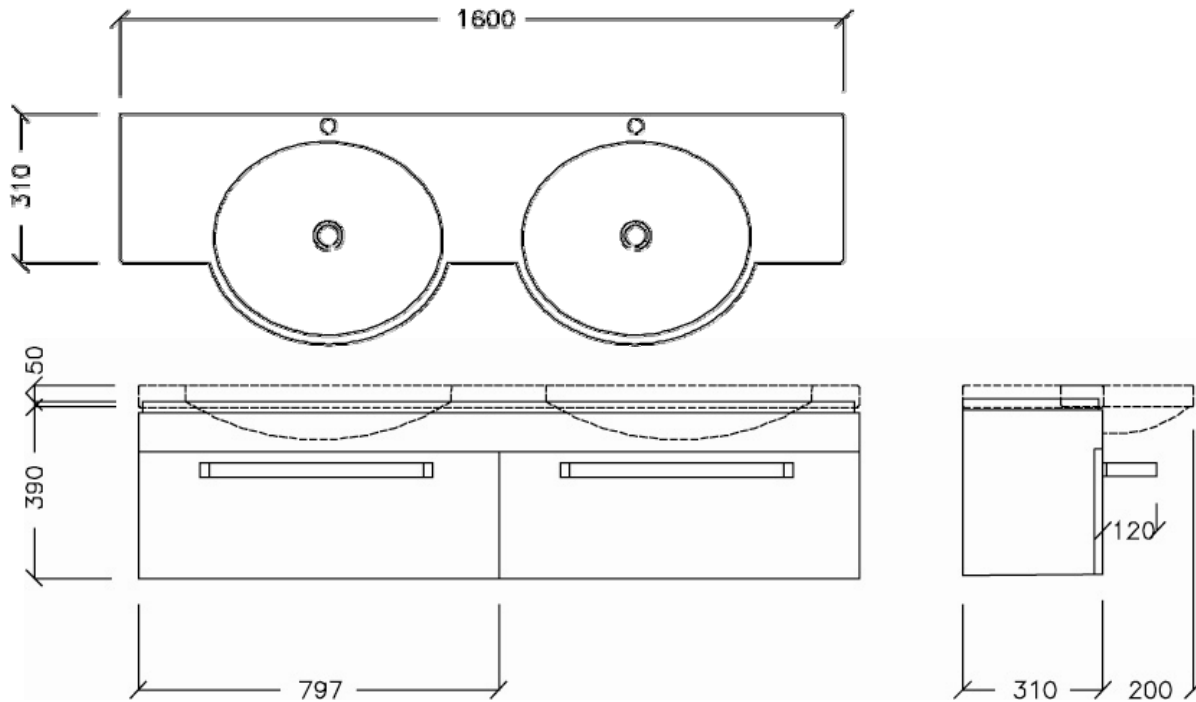

Opus 1600 Double Wall Hung Vanity

TECHNICAL SPECIFICATIONS

PRODUCT NO: OP10DW1601, Opus 1600 Double Wall Hung Vanity H390 x W1595 x D310mm

Note: suits Argent Basin 5147HO01CB

BASIN NOT INCLUDED