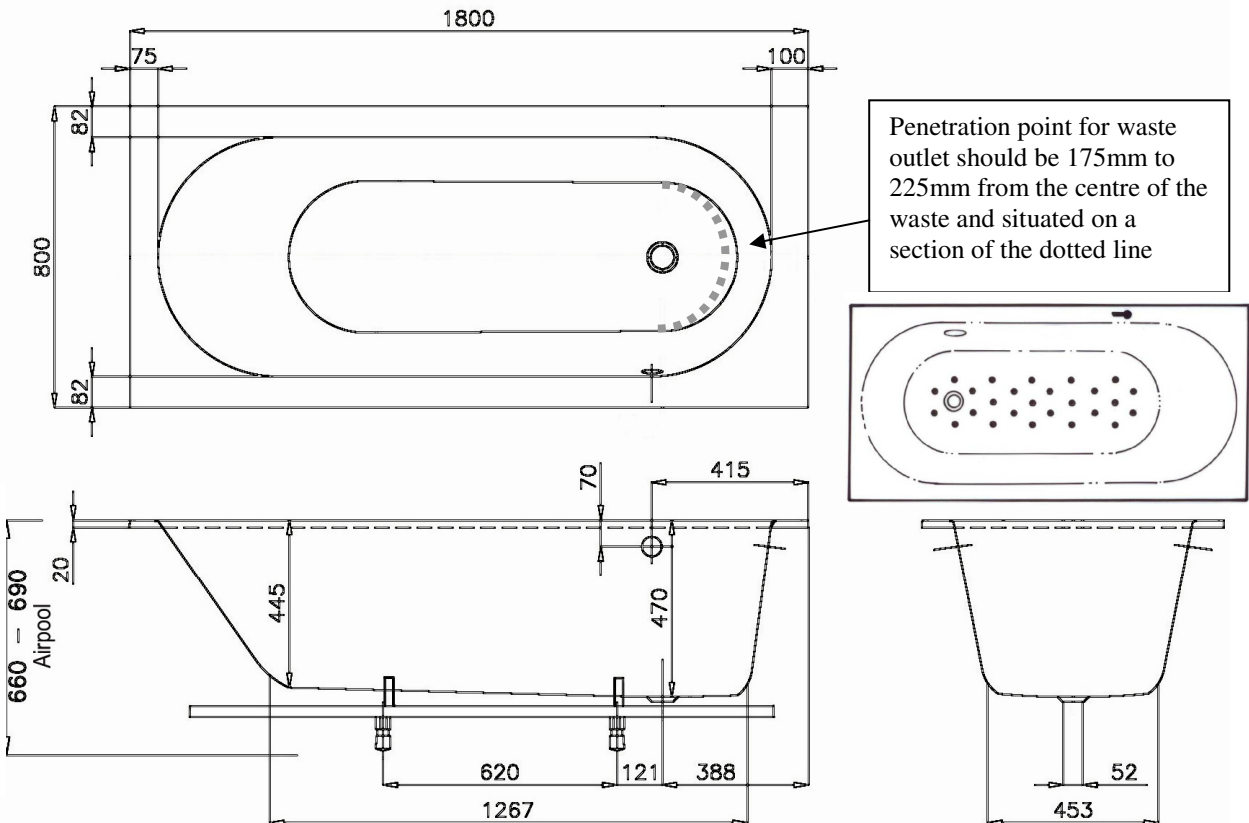

Villeroy & Boch

1748

Oberon Whisper Airpool Bath – 1800

TECHNICAL SPECIFICATIONS

PRODUCT NO: **BWQ180BEWAE**, Oberon Rectangular Bath w/Whisper Airpool 1800 x 800mm

Includes: 24 Air Jets, Rim mounted control, Water level safety sensor, Chrome waste/overflow combination