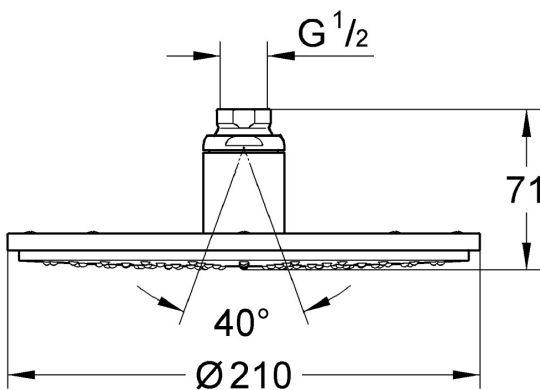

Modern Rainshower With Ceiling or Wall Arm

TECHNICAL SPECIFICATIONS

Installation Note for Wall Arm: Due to the substantial structure of the Rainshower Head, ensure shower 'riser' is securely anchored to the timber noggin prior to sheeting/tiling.

PRODUCT NO: **28368B**, Modern Rainshower Head only
 PRODUCT NO: **28497B**, Ceiling Arm for Rainshower / PRODUCT NO: **28576B**, Wall Arm for Rainshower