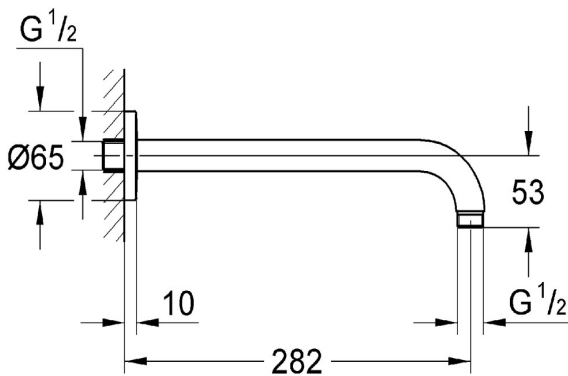

Modern Rainshower With Ceiling or Wall Arm

TECHNICAL SPECIFICATIONS

Installation Note for Wall Arm: Due to the substantial structure of the Rainshower Head, ensure shower 'riser' is securely anchored to the timber noggin prior to sheeting/tiling.

PRODUCT NO: **28368B**, Modern Rainshower Head only
 PRODUCT NO: **28497B**, Ceiling Arm for Rainshower / PRODUCT NO: **28576B**, Wall Arm for Rainshower