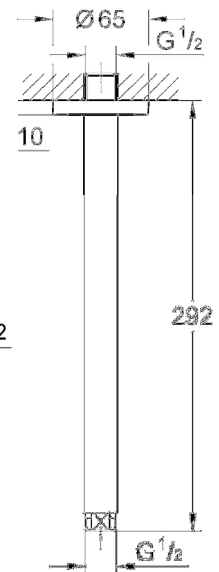

Modern Rainshower With Ceiling or Wall Arm

TECHNICAL SPECIFICATIONS

Installation Note for Wall Arm: Due to the substantial structure of the Rainshower Head, ensure shower 'riser' is securely anchored to the timber noggin prior to sheeting/tiling.

PRODUCT NO: **28368B**, Modern Rainshower Head only
 PRODUCT NO: **28497B**, Ceiling Arm for Rainshower / PRODUCT NO: **28576B**, Wall Arm for Rainshower