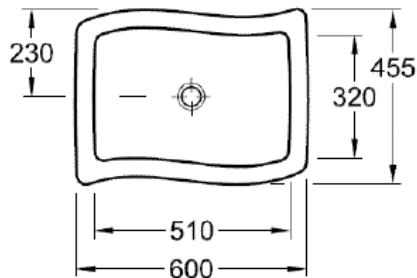

### TECHNICAL SPECIFICATIONS

	A	C	K	Z
71804301	430	400	215	870
71803801	380	350	190	850

	A	B	C	D	K
71871001	430	430	390	390	215 *
71870001	380	380	340	340	190

\* Irrevocable order, 12-16 weeks

ALL BASINS SUPPLIED WITH OVERFLOW

## TECHNICAL SPECIFICATIONS

	A	B	C	D	K
71861001	600	430	560	390	215
71860001	530	380	495	345	190

61670001

51906001

\* Irrevocable order, 12-16 weeks

ALL BASINS SUPPLIED WITH OVERFLOW