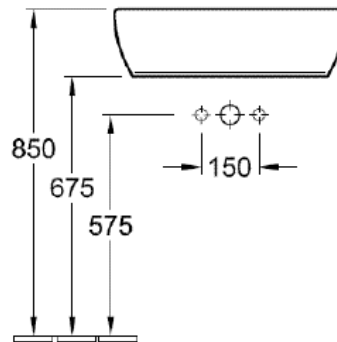

### TECHNICAL SPECIFICATIONS

	A	C	K	Z
71804301	430	400	215	870
71803801	380	350	190	850

	A	B	C	D	K
71871001	430	430	390	390	215 *
71870001	380	380	340	340	190

\* Irrevocable order, 12-16 weeks

ALL BASINS SUPPLIED WITH OVERFLOW

## TECHNICAL SPECIFICATIONS

	A	B	C	D	K
71861001	600	430	560	390	215
71860001	530	380	495	345	190

61670001

51906001

\* Irrevocable order, 12-16 weeks

ALL BASINS SUPPLIED WITH OVERFLOW