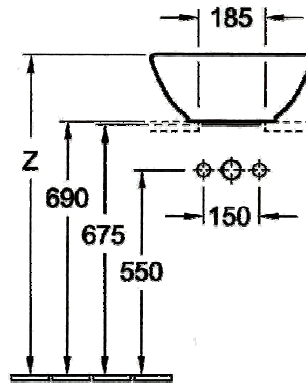

### TECHNICAL SPECIFICATIONS

	A	C	K	Z
71804301	430	400	215	870
71803801	380	350	190	850

	A	B	C	D	K
71871001	430	430	390	390	215 *
71870001	380	380	340	340	190

\* Irrevocable order, 12-16 weeks

ALL BASINS SUPPLIED WITH OVERFLOW

## TECHNICAL SPECIFICATIONS

	A	B	C	D	K
71861001	600	430	560	390	215
71860001	530	380	495	345	190

61670001

51906001

\* Irrevocable order, 12-16 weeks

ALL BASINS SUPPLIED WITH OVERFLOW