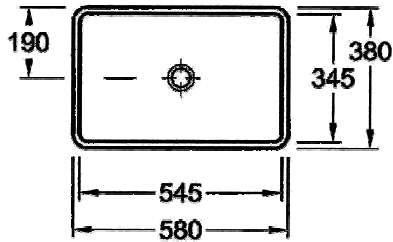

### TECHNICAL SPECIFICATIONS

	A	C	K	Z
71804301	430	400	215	870
71803801	380	350	190	850

	A	B	C	D	K
71871001	430	430	390	390	215 *
71870001	380	380	340	340	190

\* Irrevocable order, 12-16 weeks

ALL BASINS SUPPLIED WITH OVERFLOW

## TECHNICAL SPECIFICATIONS

	A	B	C	D	K
71861001	600	430	560	390	215
71860001	530	380	495	345	190

61670001

51906001

\* Irrevocable order, 12-16 weeks

ALL BASINS SUPPLIED WITH OVERFLOW