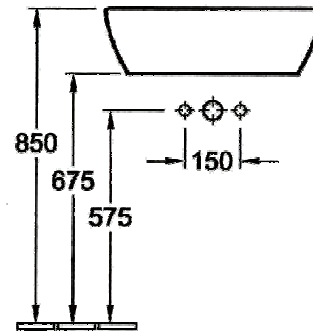

### TECHNICAL SPECIFICATIONS

	A	C	K	Z
71804301	430	400	215	870
71803801	380	350	190	850

	A	B	C	D	K
71871001	430	430	390	390	215 *
71870001	380	380	340	340	190

\* Irrevocable order, 12-16 weeks

ALL BASINS SUPPLIED WITH OVERFLOW

## TECHNICAL SPECIFICATIONS

	A	B	C	D	K
71861001	600	430	560	390	215
71860001	530	380	495	345	190

61670001

51906001

\* Irrevocable order, 12-16 weeks

ALL BASINS SUPPLIED WITH OVERFLOW