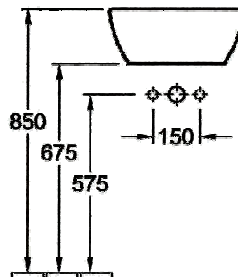

### TECHNICAL SPECIFICATIONS

	A	C	K	Z
71804301	430	400	215	870
71803801	380	350	190	850

	A	B	C	D	K
71871001	430	430	390	390	215 *
71870001	380	380	340	340	190

\* Irrevocable order, 12-16 weeks

ALL BASINS SUPPLIED WITH OVERFLOW

## TECHNICAL SPECIFICATIONS

	A	B	C	D	K
71861001	600	430	560	390	215
71860001	530	380	495	345	190

61670001

51906001

\* Irrevocable order, 12-16 weeks

ALL BASINS SUPPLIED WITH OVERFLOW