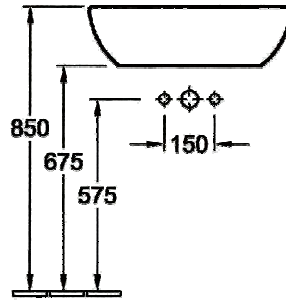

### TECHNICAL SPECIFICATIONS

	A	C	K	Z
71804301	430	400	215	870
71803801	380	350	190	850

	A	B	C	D	K
71871001	430	430	390	390	215 *
71870001	380	380	340	340	190

\* Irrevocable order, 12-16 weeks

ALL BASINS SUPPLIED WITH OVERFLOW

## TECHNICAL SPECIFICATIONS

	A	B	C	D	K
71861001	600	430	560	390	215
71860001	530	380	495	345	190

61670001

51906001

\* Irrevocable order, 12-16 weeks

ALL BASINS SUPPLIED WITH OVERFLOW