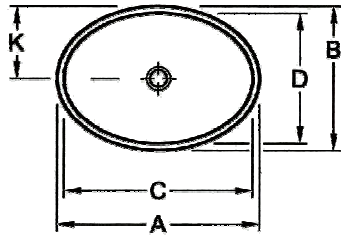

## Above Counter Basins

### TECHNICAL SPECIFICATIONS

	A	C	K	Z
71804301	430	400	215	870
71803801	380	350	190	850

	A	B	C	D	K
71871001	430	430	390	390	215 *
71870001	380	380	340	340	190

\* Irrevocable order, 12-16 weeks

ALL BASINS SUPPLIED WITH OVERFLOW

## TECHNICAL SPECIFICATIONS

	A	B	C	D	K
71861001	600	430	560	390	215
71860001	530	380	495	345	190

61670001

51906001

\* Irrevocable order, 12-16 weeks

ALL BASINS SUPPLIED WITH OVERFLOW