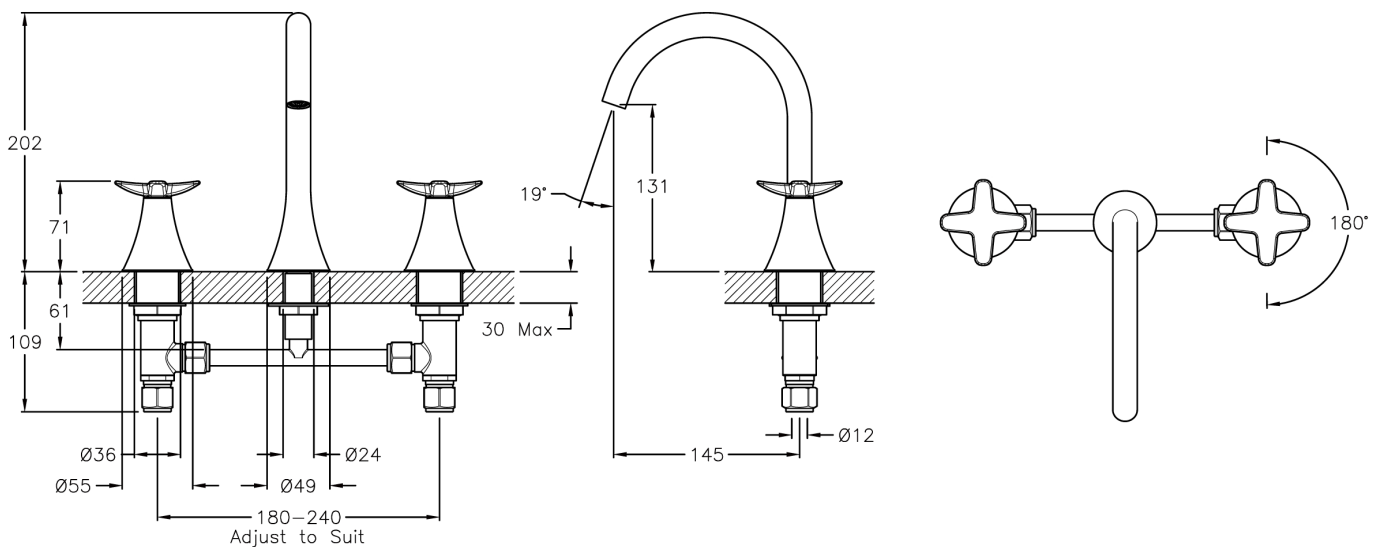

Flite Basin Set – Hob Mounted

TECHNICAL SPECIFICATIONS

PRODUCT NO: **107101**, Flite Hob-Mounted Basin Set - 5 Star/5Lpm

Argent Central 1300 364 748 Brisbane (07) 3252 6101 Sydney (02) 8394 5800 Melbourne (03) 9682 1231 Perth (08) 9445 0500