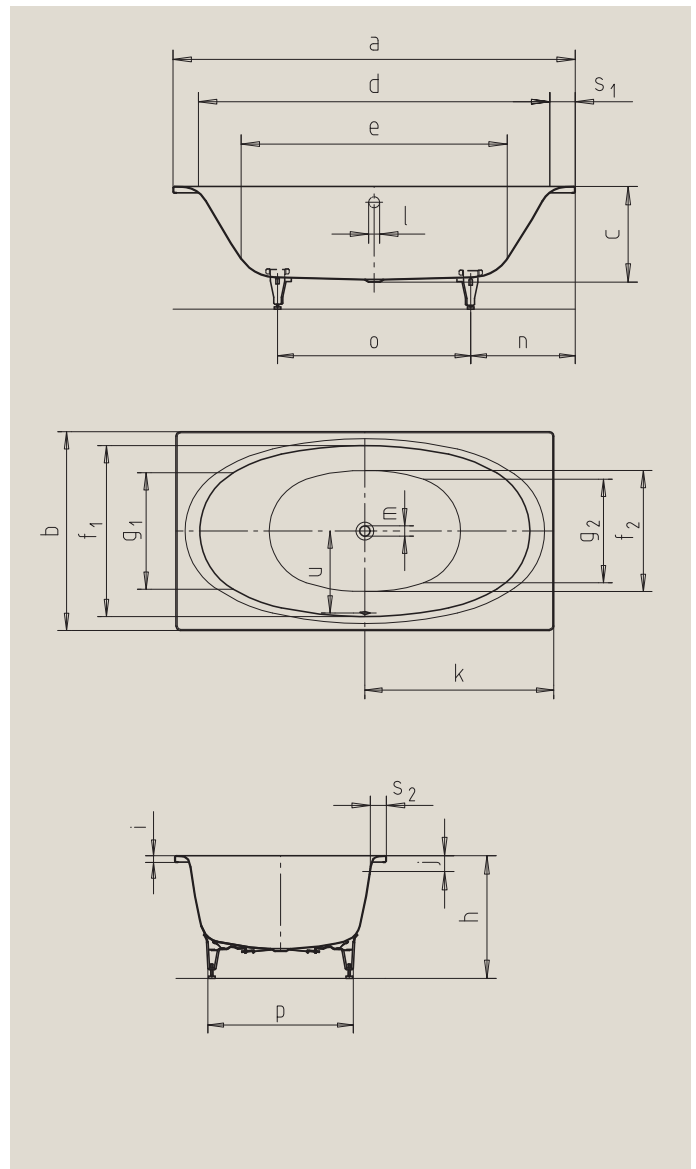

ELLIPSO DUO

- gently shaped shoulder rest for more pleasure and comfort
- bathing with a friend: two identical sloping back rests and centrally positioned outlet
- classic rectangular model
- made of Kaldewei steel enamel 3.5 mm

Model no.		230
External length	a	1900 mm
External width	b	1000 mm
Depth	c	450 mm
Internal length (top)	d	1660 mm
Internal length (bottom)	e	1260 mm
Internal width (top)	f ₁ ; f ₂	860; 610 mm
Internal width (bottom)	g ₁ ; g ₂	585; 520 mm
Height with feet	h	565-595 mm
Height of rim	i	32 mm
Distance top edge to centre of overflow hole	j	75 mm
Distance tub edge to centre of drain hole	k	950 mm
Diameter of overflow hole	l	52 mm
Diameter of drain hole	m	52 mm
Distance foot end of tub edge to centre of foot	n	585 mm
Distance between the feet	o	730 mm
Max. width of feet	p	620 mm
Width of rim (foot end; lengthwise)	s ₁ ; s ₂	120; 65 mm
Distance between centre holes	u	421 mm
Water volume** in litres		214
Weight of the enamelled bath tub in kg		59
Anti-slip		587 mm
Full anti-slip		900 x 546 mm

Subject to technical alterations and tolerances.
 ** 70 litres displacement on average.