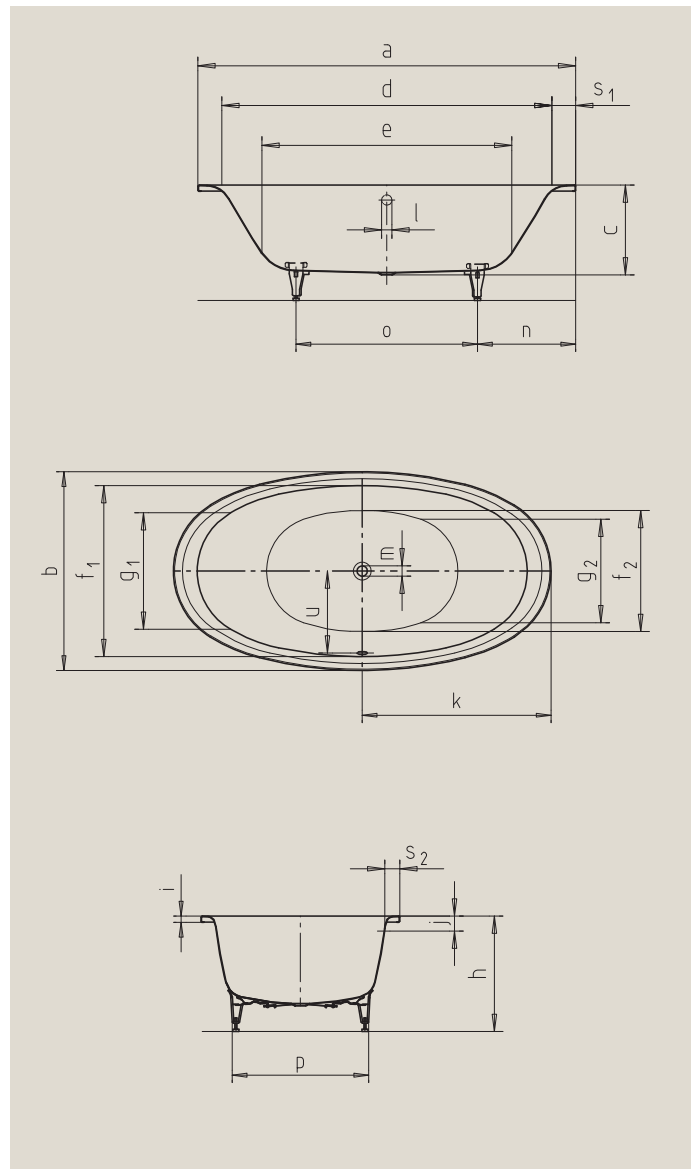

# ELLIPSO DUO OVAL

- gently shaped shoulder rest for more pleasure and comfort
- elliptical exterior form reflects the interior form
- bathing with a friend: two identical back rests and centrally positioned outlet
- made of Kaldewei steel enamel 3.5 mm

Model no.		232
External length	a	1900 mm
External width	b	1000 mm
Depth	c	450 mm
Internal length (top)	d	1660 mm
<b>Internal length (bottom)</b>	<b>e</b>	<b>1260 mm</b>
Internal width (top)	f <sub>1</sub> ; f <sub>2</sub>	860; 610 mm
Internal width (bottom)	g <sub>1</sub> ; g <sub>2</sub>	585; 520 mm
Height with feet	h	565-595 mm
Height of rim	i	32 mm
Distance top edge to centre of overflow hole	j	75 mm
Distance tub edge to centre of drain hole	k	950 mm
Diameter of overflow hole	l	52 mm
Diameter of drain hole	m	52 mm
Distance foot end of tub edge to centre of foot	n	585 mm
Distance between the feet	o	730 mm
Max. width of feet	p	620 mm
Width of rim (foot end; lengthwise)	s <sub>1</sub> ; s <sub>2</sub>	120; 65 mm
Distance between centre holes	u	421 mm
Water volume** in litres		214
Weight of the enamelled bath tub in kg		55
Anti-slip		587 mm
Full anti-slip		900 x 546 mm

Subject to technical alterations and tolerances.  
 \*\* 70 litres displacement on average.