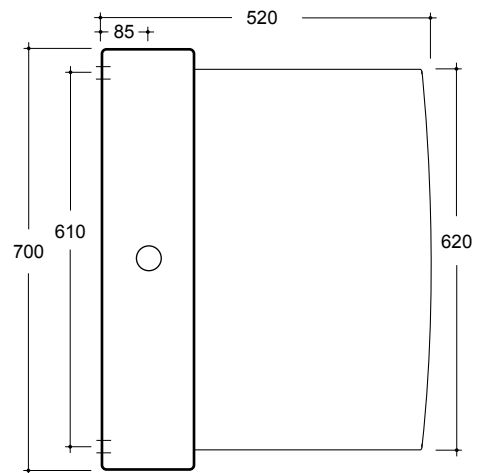

Manufactured by