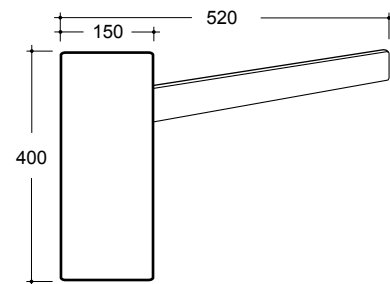

Manufactured by