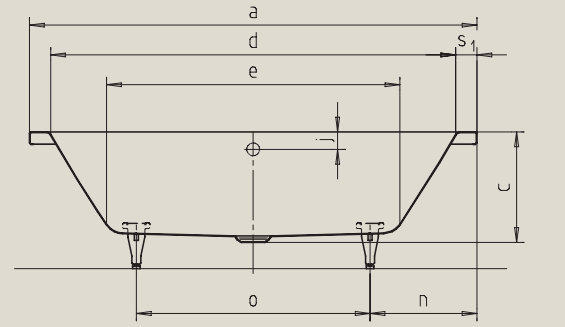

CONODUO

- straightlined, purist design
- enamelled outflow cover and overflow knob integrated in the bath design
- bathing with a friend: two identical back rests and centrally positioned outlet
- classic four-cornered model

Model no.		732	733	734	735
External length	a	1700	1800	1900	2000 mm
External width	b	750	800	900	1000 mm
Depth	c	445	445	445	445 mm
Internal length (top)	d	1540	1640	1740	1800 mm
Internal length (bottom)	e	1080	1180	1280	1340 mm
Internal width (top)	f	590	640	740	800 mm
Internal width (bottom)	g	470	520	620	680 mm
Height with feet	h	565-600	555-590	565-600	555-590 mm
Height of rim	i	50	50	50	50 mm
Distance top edge to centre of overflow hole	j	70	70	70	70 mm
Distance tub edge to centre of drain hole	k	850	900	950	1000 mm
Diameter of overflow hole	l	52	52	52	52 mm
Diameter of drain hole	m	90	90	90	90 mm
Distance foot end of tub edge to centre of base	n	555	555	570	620 mm
Distance between the feet	o	590	690	760	760 mm
Max. width of feet	p	445	515	610	675 mm
Distance tub edge to drilled hole in the middle	pa	850	900	950	1000 mm
Max. overhang	pb	146	146	146	146 mm
Width of rim (lengthwise; foot end)	s ₁ ; s ₂	80; 80	80; 80	80; 80	100; 100 mm
Distance between centre holes	u	285	310	360	390 mm
Water volume** in litres		122	159	220	260
Anti-slip		356 x 356	404 x 404	500 x 500	500 x 500 mm
Full anti-slip		788 x 356	884 x 404	980 x 500	980 x 500 mm

Subject to technical alterations and tolerances.
 ** 70 litres displacement on average.