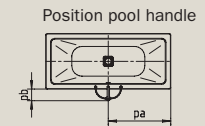

CONODUO

- straightlined, purist design
- enamelled outflow cover and overflow knob integrated in the bath design
- bathing with a friend: two identical back rests and centrally positioned outlet
- classic four-cornered model

Model no.		732	733	734	735
External length	a	1700	1800	1900	2000 mm
External width	b	750	800	900	1000 mm
Depth	c	445	445	445	445 mm
Internal length (top)	d	1540	1640	1740	1800 mm
Internal length (bottom)	e	1080	1180	1280	1340 mm
Internal width (top)	f	590	640	740	800 mm
Internal width (bottom)	g	470	520	620	680 mm
Height with feet	h	565-600	555-590	565-600	555-590 mm
Height of rim	i	50	50	50	50 mm
Distance top edge to centre of overflow hole	j	70	70	70	70 mm
Distance tub edge to centre of drain hole	k	850	900	950	1000 mm
Diameter of overflow hole	l	52	52	52	52 mm
Diameter of drain hole	m	90	90	90	90 mm
Distance foot end of tub edge to centre of base	n	555	555	570	620 mm
Distance between the feet	o	590	690	760	760 mm
Max. width of feet	p	445	515	610	675 mm
Distance tub edge to drilled hole in the middle	pa	850	900	950	1000 mm
Max. overhang	pb	146	146	146	146 mm
Width of rim (lengthwise; foot end)	s ₁ ; s ₂	80; 80	80; 80	80; 80	100; 100 mm
Distance between centre holes	u	285	310	360	390 mm
Water volume** in litres		122	159	220	260
Anti-slip		356 x 356	404 x 404	500 x 500	500 x 500 mm
Full anti-slip		788 x 356	884 x 404	980 x 500	980 x 500 mm