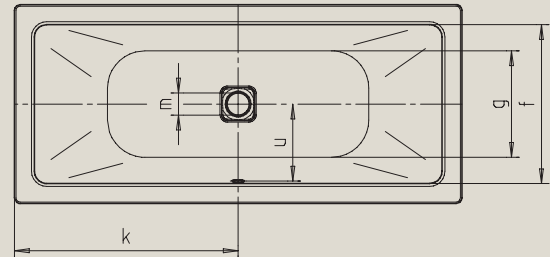

CONODUO

- straightlined, purist design
- enamelled outflow cover and overflow knob integrated in the bath design
- bathing with a friend: two identical back rests and centrally positioned outlet
- classic four-cornered model

Model no.		732	733	734	735
External length	a	1700	1800	1900	2000 mm
External width	b	750	800	900	1000 mm
Depth	c	445	445	445	445 mm
Internal length (top)	d	1540	1640	1740	1800 mm
Internal length (bottom)	e	1080	1180	1280	1340 mm
Internal width (top)	f	590	640	740	800 mm
Internal width (bottom)	g	470	520	620	680 mm
Height with feet	h	565-600	555-590	565-600	555-590 mm
Height of rim	i	50	50	50	50 mm
Distance top edge to centre of overflow hole	j	70	70	70	70 mm
Distance tub edge to centre of drain hole	k	850	900	950	1000 mm
Diameter of overflow hole	l	52	52	52	52 mm
Diameter of drain hole	m	90	90	90	90 mm
Distance foot end of tub edge to centre of base	n	555	555	570	620 mm
Distance between the feet	o	590	690	760	760 mm
Max. width of feet	p	445	515	610	675 mm
Distance tub edge to drilled hole in the middle	pa	850	900	950	1000 mm
Max. overhang	pb	146	146	146	146 mm
Width of rim (lengthwise; foot end)	s ₁ ; s ₂	80; 80	80; 80	80; 80	100; 100 mm
Distance between centre holes	u	285	310	360	390 mm
Water volume** in litres		122	159	220	260
Anti-slip		356 x 356	404 x 404	500 x 500	500 x 500 mm
Full anti-slip		788 x 356	884 x 404	980 x 500	980 x 500 mm

Subject to technical alterations and tolerances.
 ** 70 litres displacement on average.