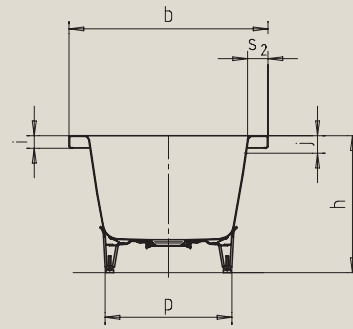

CONODUO

- straightlined, purist design
- enamelled outflow cover and overflow knob integrated in the bath design
- bathing with a friend: two identical back rests and centrally positioned outlet
- classic four-cornered model

Model no.		732	733	734	735
External length	a	1700	1800	1900	2000 mm
External width	b	750	800	900	1000 mm
Depth	c	445	445	445	445 mm
Internal length (top)	d	1540	1640	1740	1800 mm
Internal length (bottom)	e	1080	1180	1280	1340 mm
Internal width (top)	f	590	640	740	800 mm
Internal width (bottom)	g	470	520	620	680 mm
Height with feet	h	565-600	555-590	565-600	555-590 mm
Height of rim	i	50	50	50	50 mm
Distance top edge to centre of overflow hole	j	70	70	70	70 mm
Distance tub edge to centre of drain hole	k	850	900	950	1000 mm
Diameter of overflow hole	l	52	52	52	52 mm
Diameter of drain hole	m	90	90	90	90 mm
Distance foot end of tub edge to centre of base	n	555	555	570	620 mm
Distance between the feet	o	590	690	760	760 mm
Max. width of feet	p	445	515	610	675 mm
Distance tub edge to drilled hole in the middle	pa	850	900	950	1000 mm
Max. overhang	pb	146	146	146	146 mm
Width of rim (lengthwise; foot end)	s ₁ ; s ₂	80; 80	80; 80	80; 80	100; 100 mm
Distance between centre holes	u	285	310	360	390 mm
Water volume** in litres		122	159	220	260
Anti-slip		356 x 356	404 x 404	500 x 500	500 x 500 mm
Full anti-slip		788 x 356	884 x 404	980 x 500	980 x 500 mm

Subject to technical alterations and tolerances.
 ** 70 litres displacement on average.