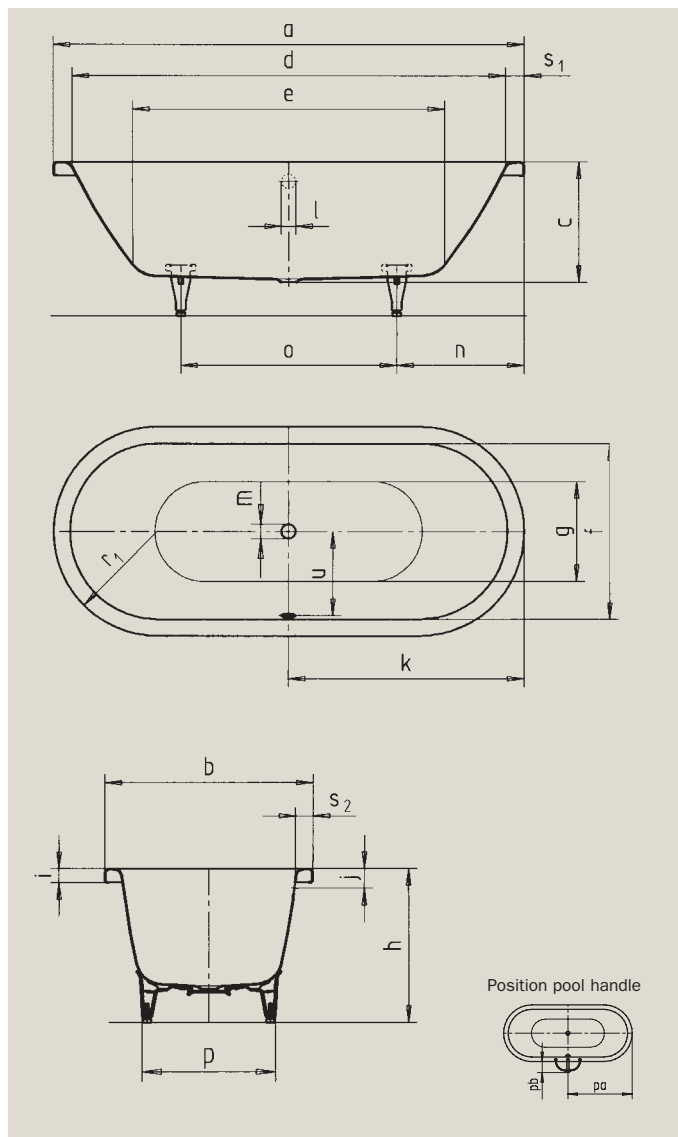

# CENTRO DUO OVAL

- puristic simplicity and unpretentious elegance are what distinguish these bathtubs
- bathing with a friend: two identical back rests and centrally positioned outlet
- oval exterior contour is ideal for a free-standing position also

Model no.		127	128
External length	a	1700	1800 mm
External width	b	750	800 mm
Depth	c	470	470 mm
Internal length (top)	d	1580	1680 mm
<b>Internal length (bottom)</b>	<b>e</b>	<b>1130</b>	<b>1230 mm</b>
Internal width (top)	f	630	680 mm
Internal width (bottom)	g	510	560 mm
Height with feet	h	605-640	595-630 mm
Height of rim	i	50	50 mm
Distance top edge to centre of overflow hole	j	70	70 mm
Distance tub edge to centre of drain hole	k	850	900 mm
Diameter of overflow hole	l	52	52 mm
Diameter of drain hole	m	52	52 mm
Distance foot end of tub edge to centre of base	n	560	600 mm
Distance between the feet	o	580	600 mm
Max. width of feet	p	465	540 mm
Distance tub edge to drilled hole in the middle	pa	850	900 mm
Max. overhang	pb	146	146 mm
Radius	r <sub>1</sub>	375	400 mm
Width of rim (lengthwise; foot end)	s <sub>1</sub> ; s <sub>2</sub>	60; 60	60; 60 mm
Distance between centre holes	u	307	332 mm
Water volume** in litres		156	195
Anti-slip		Ø 435	Ø 435 mm
Full anti-slip		900 x 300	900 x 300 mm

Subject to technical alterations and tolerances.  
 \*\* 70 litres displacement on average.