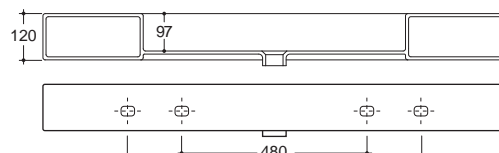

1TH (001/131/[W]1)

3TH (001/131/[W]3) by indent

Cult 120

NTH (001/130/[W]0)

1TH (001/130/[W]1)

3TH (001/130/[W]3) by indent

N. B. - Use [W] in code for wall basin orders only, to include wall fixing bolts

Not glazed at rear

32mm non-overflow plug and waste not included

(75) 21.5kg, **(100)** 28.5kg, **(125)** 34kg

White, Colour*

* (Matt White, Gloss Black, Matt Anthracite, Gloss Melon, Gloss Italian Redhead, Gloss Moss Green, Gloss Sand available by indent at a 50% premium)

80mm diameter hole cut-out required in benchtop required.

CULT 75

CULT 100

CULT 120

Note: All dimensions are in millimetres and are subject to normal manufacturing variances. Studio Bagno Pty Ltd reserves the right to vary specifications at any time without notice. **Date created:** 18/04/08. **P:** + 61 2 9316 5588 **F:** + 61 2 9316 4411 **E:** info@studiobagno.com.au **W:** www.studiobagno.com.au