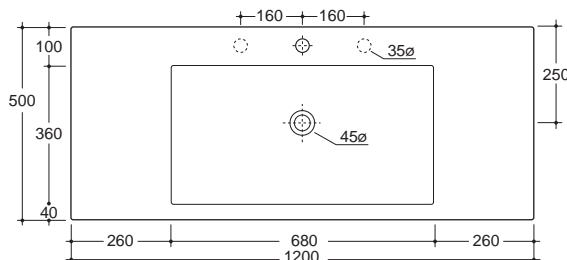

1TH (001/131/[W]1)

3TH (001/131/[W]3) by indent

Cult 120

NTH (001/130/[W]0)

1TH (001/130/[W]1)

3TH (001/130/[W]3) by indent

N. B. - Use [W] in code for wall basin orders only, to include wall fixing bolts

Not glazed at rear

32mm non-overflow plug and waste not included

(75) 21.5kg, **(100)** 28.5kg, **(125)** 34kg

White, Colour*

* (Matt White, Gloss Black, Matt Anthracite, Gloss Melon, Gloss Italian Redhead, Gloss Moss Green, Gloss Sand available by indent at a 50% premium)

80mm diameter hole cut-out required in benchtop required.

CULT 75

CULT 100

CULT 120

Note: All dimensions are in millimetres and are subject to normal manufacturing variances. Studio Bagno Pty Ltd reserves the right to vary specifications at any time without notice. **Date created:** 18/04/08. **P:** + 61 2 9316 5588 **F:** + 61 2 9316 4411 **E:** info@studiobagno.com.au **W:** www.studiobagno.com.au