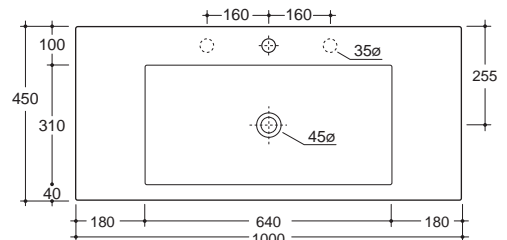

1TH (001/131/[W]1)

3TH (001/131/[W]3) by indent

Cult 120

NTH (001/130/[W]0)

1TH (001/130/[W]1)

3TH (001/130/[W]3) by indent

N. B. - Use [W] in code for wall basin orders only, to include wall fixing bolts

Not glazed at rear

32mm non-overflow plug and waste not included

(75) 21.5kg, **(100)** 28.5kg, **(125)** 34kg

White, Colour*

* (Matt White, Gloss Black, Matt Anthracite, Gloss Melon, Gloss Italian Redhead, Gloss Moss Green, Gloss Sand available by indent at a 50% premium)

80mm diameter hole cut-out required in benchtop required.

CULT 75

CULT 100

CULT 120

Note: All dimensions are in millimetres and are subject to normal manufacturing variances. Studio Bagno Pty Ltd reserves the right to vary specifications at any time without notice. **Date created:** 18/04/08. **P:** + 61 2 9316 5588 **F:** + 61 2 9316 4411 **E:** info@studiobagno.com.au **W:** www.studiobagno.com.au