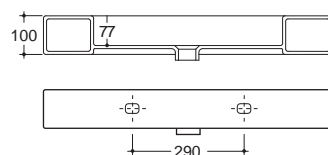

CULT 120

Cult 75, 100, 120

Bench/Wall

Cult 75

NTH (001/132/[W]0)

1TH (001/132/[W]1)

Cult 100

NTH (001/131/[W]0)

1TH (001/131/[W]1)

3TH (001/131/[W]3) by indent

Cult 120

NTH (001/130/[W]0)

1TH (001/130/[W]1)

3TH (001/130/[W]3) by indent

N. B. - Use [W] in code for wall basin orders only, to include wall fixing bolts

Not glazed at rear

32mm non-overflow plug and waste not included

(75) 21.5kg, **(100)** 28.5kg, **(125)** 34kg

White, Colour*

* (Matt White, Gloss Black, Matt Anthracite, Gloss Melon, Gloss Italian Redhead, Gloss Moss Green, Gloss Sand available by indent at a 50% premium)

80mm diameter hole cut-out required in benchtop required.

CULT 75

CULT 100

CULT 120

Note: All dimensions are in millimetres and are subject to normal manufacturing variances. Studio Bagno Pty Ltd reserves the right to vary specifications at any time without notice. **Date created:** 18/04/08. **P:** + 61 2 9316 5588 **F:** + 61 2 9316 4411 **E:** info@studiobagno.com.au **W:** www.studiobagno.com.au