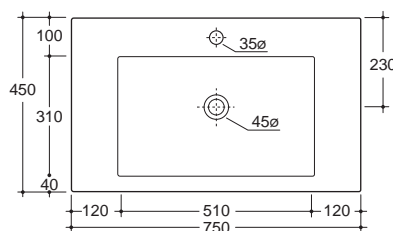

1TH (001/131/[W]1)

3TH (001/131/[W]3) by indent

Cult 120

NTH (001/130/[W]0)

1TH (001/130/[W]1)

3TH (001/130/[W]3) by indent

N. B. - Use [W] in code for wall basin orders only, to include wall fixing bolts

Not glazed at rear

32mm non-overflow plug and waste not included

(75) 21.5kg, **(100)** 28.5kg, **(125)** 34kg

White, Colour*

* (Matt White, Gloss Black, Matt Anthracite, Gloss Melon, Gloss Italian Redhead, Gloss Moss Green, Gloss Sand available by indent at a 50% premium)

80mm diameter hole cut-out required in benchtop required.

CULT 75

CULT 100

CULT 120

Note: All dimensions are in millimetres and are subject to normal manufacturing variances. Studio Bagno Pty Ltd reserves the right to vary specifications at any time without notice. **Date created:** 18/04/08. **P:** + 61 2 9316 5588 **F:** + 61 2 9316 4411 **E:** info@studiobagno.com.au **W:** www.studiobagno.com.au