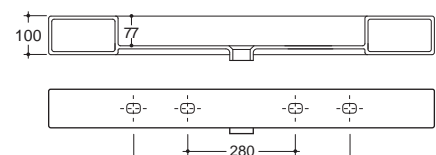

1TH (001/131/[W]1)

3TH (001/131/[W]3) by indent

Cult 120

NTH (001/130/[W]0)

1TH (001/130/[W]1)

3TH (001/130/[W]3) by indent

N. B. - Use [W] in code for wall basin orders only, to include wall fixing bolts

Not glazed at rear

32mm non-overflow plug and waste not included

(75) 21.5kg, **(100)** 28.5kg, **(125)** 34kg

White, Colour*

* (Matt White, Gloss Black, Matt Anthracite, Gloss Melon, Gloss Italian Redhead, Gloss Moss Green, Gloss Sand available by indent at a 50% premium)

80mm diameter hole cut-out required in benchtop required.

CULT 75

CULT 100

CULT 120

Note: All dimensions are in millimetres and are subject to normal manufacturing variances. Studio Bagno Pty Ltd reserves the right to vary specifications at any time without notice. **Date created:** 18/04/08. **P:** + 61 2 9316 5588 **F:** + 61 2 9316 4411 **E:** info@studiobagno.com.au **W:** www.studiobagno.com.au