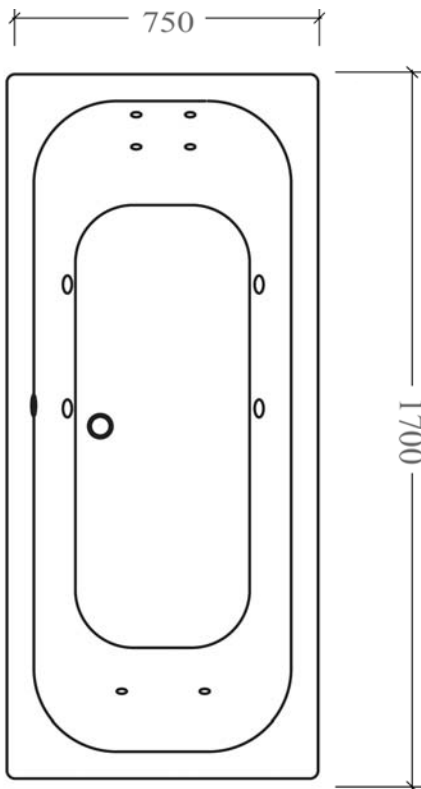

BETTE

Baden und Duschen

Bette Duett Whirlpool Bath 1700 x 750mm

TECHNICAL SPECIFICATIONS

10 JET

18 JET

26 JET

- PRODUCT NO: WB3020, Bette 10Jw/pool sys
- PRODUCT NO: WB3020, Bette 10Jw/pool sys &HEA
- PRODUCT NO: WB3020, Bette 18Jw/pool sys
- PRODUCT NO: WB3020, Bette 18Jw/pool sys &HEA
- PRODUCT NO: WB3020, Bette 26Jw/pool sys
- PRODUCT NO: WB3020, Bette 26Jw/pool sys &HEA