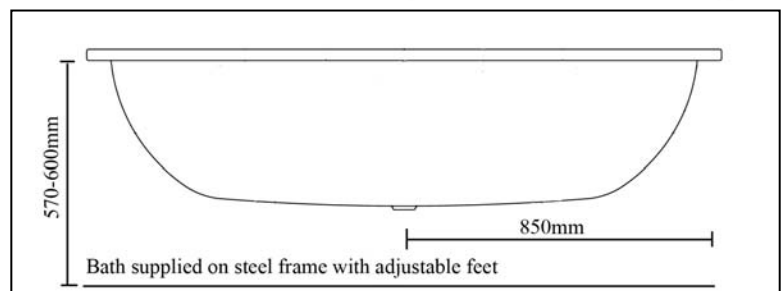

BETTE

Baden und Duschen

Bette Duett Whirlpool Bath 1700 x 750mm

TECHNICAL SPECIFICATIONS

10 JET

18 JET

26 JET

- PRODUCT NO: WB3020, Bette 10Jw/pool sys
- PRODUCT NO: WB3020, Bette 10Jw/pool sys &HEA
- PRODUCT NO: WB3020, Bette 18Jw/pool sys
- PRODUCT NO: WB3020, Bette 18Jw/pool sys &HEA
- PRODUCT NO: WB3020, Bette 26Jw/pool sys
- PRODUCT NO: WB3020, Bette 26Jw/pool sys &HEA