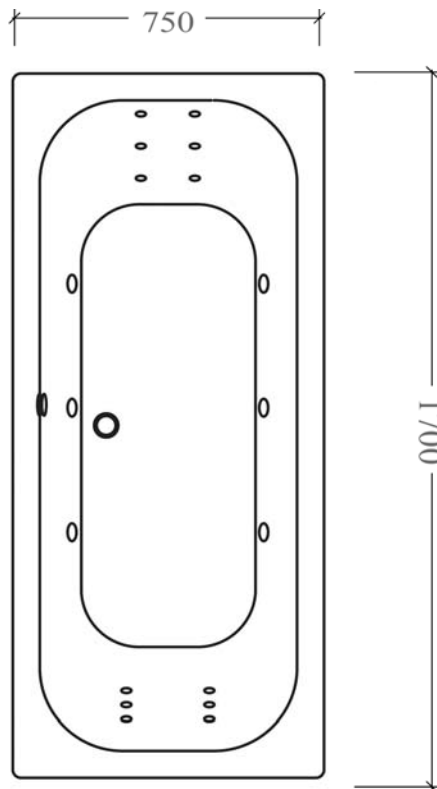

BETTE

Baden und Duschen

Bette Duett Whirlpool Bath 1700 x 750mm

TECHNICAL SPECIFICATIONS

10 JET

18 JET

26 JET

- PRODUCT NO: WB3020, Bette 10Jw/pool sys
- PRODUCT NO: WB3020, Bette 10Jw/pool sys &HEA
- PRODUCT NO: WB3020, Bette 18Jw/pool sys
- PRODUCT NO: WB3020, Bette 18Jw/pool sys &HEA
- PRODUCT NO: WB3020, Bette 26Jw/pool sys
- PRODUCT NO: WB3020, Bette 26Jw/pool sys &HEA