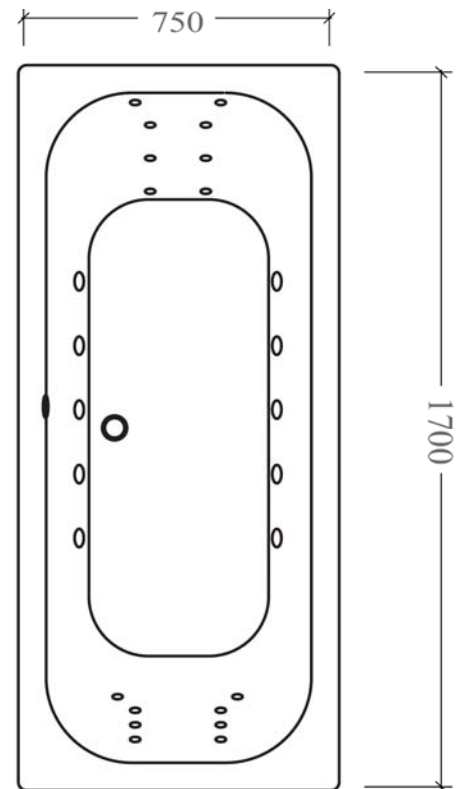

BETTE

Baden und Duschen

Bette Duett Whirlpool Bath 1700 x 750mm

TECHNICAL SPECIFICATIONS

10 JET

18 JET

26 JET

- PRODUCT NO: WB3020, Bette 10Jw/pool sys
- PRODUCT NO: WB3020, Bette 10Jw/pool sys &HEA
- PRODUCT NO: WB3020, Bette 18Jw/pool sys
- PRODUCT NO: WB3020, Bette 18Jw/pool sys &HEA
- PRODUCT NO: WB3020, Bette 26Jw/pool sys
- PRODUCT NO: WB3020, Bette 26Jw/pool sys &HEA