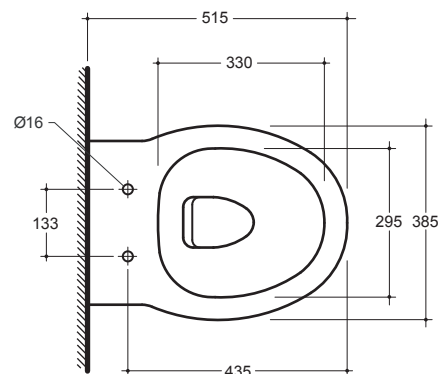

ENVY MKII

wall hung pan
4.5/3 litre Dual Flush

Third in the Envy MKII WC series is the wall hung, a compact smooth sided pan complete with easy close toilet seat. This pan is highly water efficient and enjoys a WELS 4 star rating.

Code: PN300

Set-out Details

P - Trap: 215mm

Back Inlet Height

350mm FFL.

Seat

A heavy grade easy close seat with chrome plated, metal hinges.

Code: PN5111 (If required as a separate item).

Colour

White only.

Fixings / Brackets

Supplied with Fischer fixings, these are only suitable for use with brick or block walls or with chair bracket.

Where the pan is to be fixed to a stud wall or attached to a cabinet for undercounter cistern installations, a chair bracket can be used on structural slab flooring.

If a Geberit concealed cistern is being used it is also possible to use the Swissfix frame provided with the New Generation or Artline cisterns (please see Section 4.0 for details). For timber floor and other installation requirements please contact Parisi Bathroomware for clarification.

Code: GS FVA (for use with Brick or Block walls only).

Code: SCB 011 (for use with Stud walls).

Installation Instructions

If the pan is being installed without a Geberit cistern the use of a 40mm European Kee Seal will be required (code: 119.668.00.1).

Packing Details

Pan 24kg, Seat 3kg. Supplied in one carton.

REAR VIEW