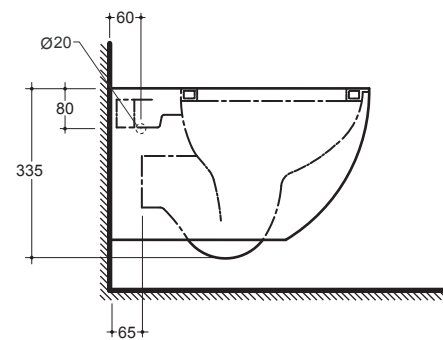

ENVY MKII

wall hung pan
4.5/3 litre Dual Flush

Third in the Envy MKII WC series is the wall hung, a compact smooth sided pan complete with easy close toilet seat. This pan is highly water efficient and enjoys a WELS 4 star rating.

Code: PN300

Set-out Details

P - Trap: 215mm

Back Inlet Height

350mm FFL.

Seat

A heavy grade easy close seat with chrome plated, metal hinges.

Code: PN5111 (If required as a separate item).

Colour

White only.

Fixings / Brackets

Supplied with Fischer fixings, these are only suitable for use with brick or block walls or with chair bracket.

Where the pan is to be fixed to a stud wall or attached to a cabinet for undercounter cistern installations, a chair bracket can be used on structural slab flooring.

If a Geberit concealed cistern is being used it is also possible to use the Swissfix frame provided with the New Generation or Artline cisterns (please see Section 4.0 for details). For timber floor and other installation requirements please contact Parisi Bathroomware for clarification.

Code: GS FVA (for use with Brick or Block walls only).

Code: SCB 011 (for use with Stud walls).

Installation Instructions

If the pan is being installed without a Geberit cistern the use of a 40mm European Kee Seal will be required (code: 119.668.00.1).

Packing Details

Pan 24kg, Seat 3kg. Supplied in one carton.

REAR VIEW