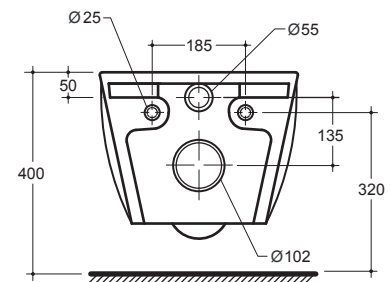

ENVY MKII

wall hung pan
4.5/3 litre Dual Flush

Third in the Envy MKII WC series is the wall hung, a compact smooth sided pan complete with easy close toilet seat. This pan is highly water efficient and enjoys a WELS 4 star rating.

Code: PN300

Set-out Details

P - Trap: 215mm

Back Inlet Height

350mm FFL.

Seat

A heavy grade easy close seat with chrome plated, metal hinges.

Code: PN5111 (If required as a separate item).

Colour

White only.

Fixings / Brackets

Supplied with Fischer fixings, these are only suitable for use with brick or block walls or with chair bracket.

Where the pan is to be fixed to a stud wall or attached to a cabinet for undercounter cistern installations, a chair bracket can be used on structural slab flooring.

If a Geberit concealed cistern is being used it is also possible to use the Swissfix frame provided with the New Generation or Artline cisterns (please see Section 4.0 for details). For timber floor and other installation requirements please contact Parisi Bathroomware for clarification.

Code: GS FVA (for use with Brick or Block walls only).

Code: SCB 011 (for use with Stud walls).

Installation Instructions

If the pan is being installed without a Geberit cistern the use of a 40mm European Kee Seal will be required (code: 119.668.00.1).

Packing Details

Pan 24kg, Seat 3kg. Supplied in one carton.

REAR VIEW